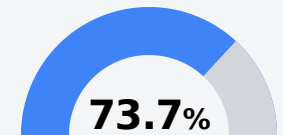

Teacher Data

101.8

Teachers

Experienced Teachers