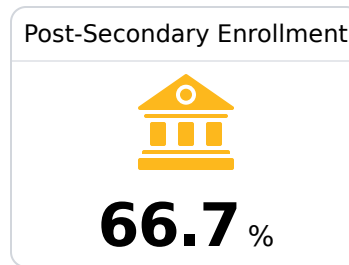

Yazoo County School District

Yazoo City, MS

94 PANTHER DRIVE
Yazoo City, MS 39194

Ken Barron
ken.barron@yazoo.k12.ms.us

Due to the impact of COVID-19 on school closures in the 2019-20 school year and a waiver from the U.S. Department of Education, the Mississippi Department of Education (MDE) has no assessment and accountability data to report for the 2019-20 school year.